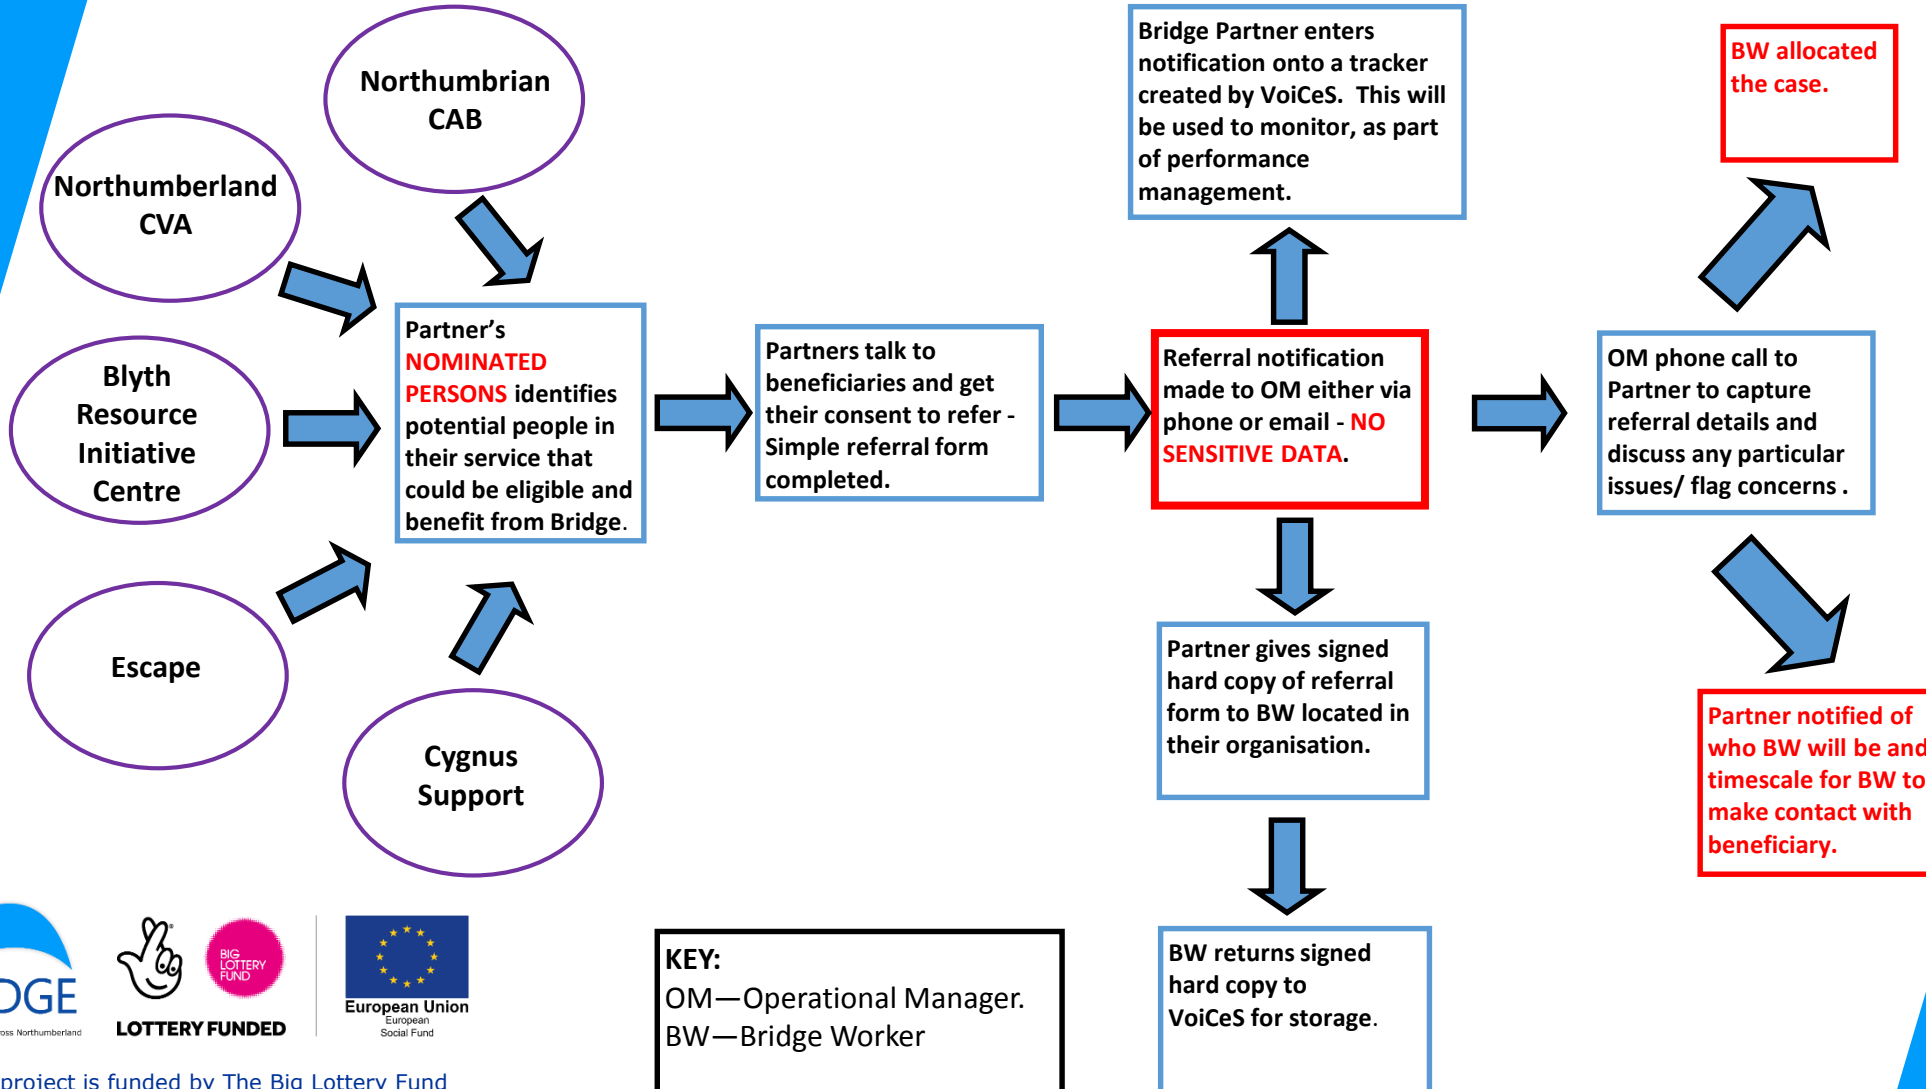

Inward Referrals from Bridge Partners

Below is an interim solution for taking referrals, while CRM system is in development

The Bridge project is funded by The Big Lottery Fund and European Social Fund (ESF) as part of the Building Better Opportunities Programme.

KEY:
OM—Operational Manager.
BW—Bridge Worker